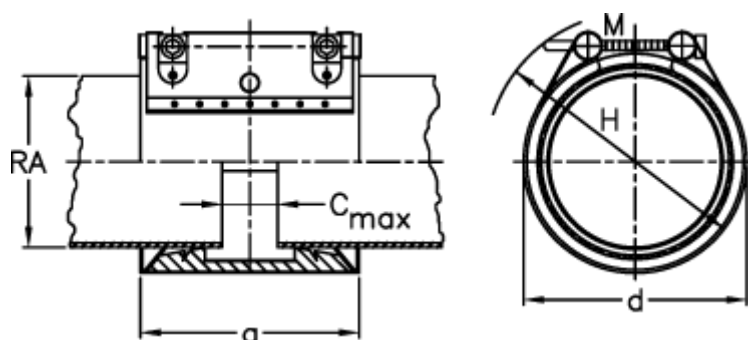

Data Sheet

Article number: 025798600044

Description: Norma Connect pipe coupling
GRIP E W5 Ø=44,5 NBR, 16 bar

Measures

a = 62.4

C max with insertion band = 8

d = 65

H = 85

M (screw) = M8

Nominal pressure (bar) = 16

RA = 44.5

RA min-RA max = 43,0-45,0

Weight a piece = 0.6